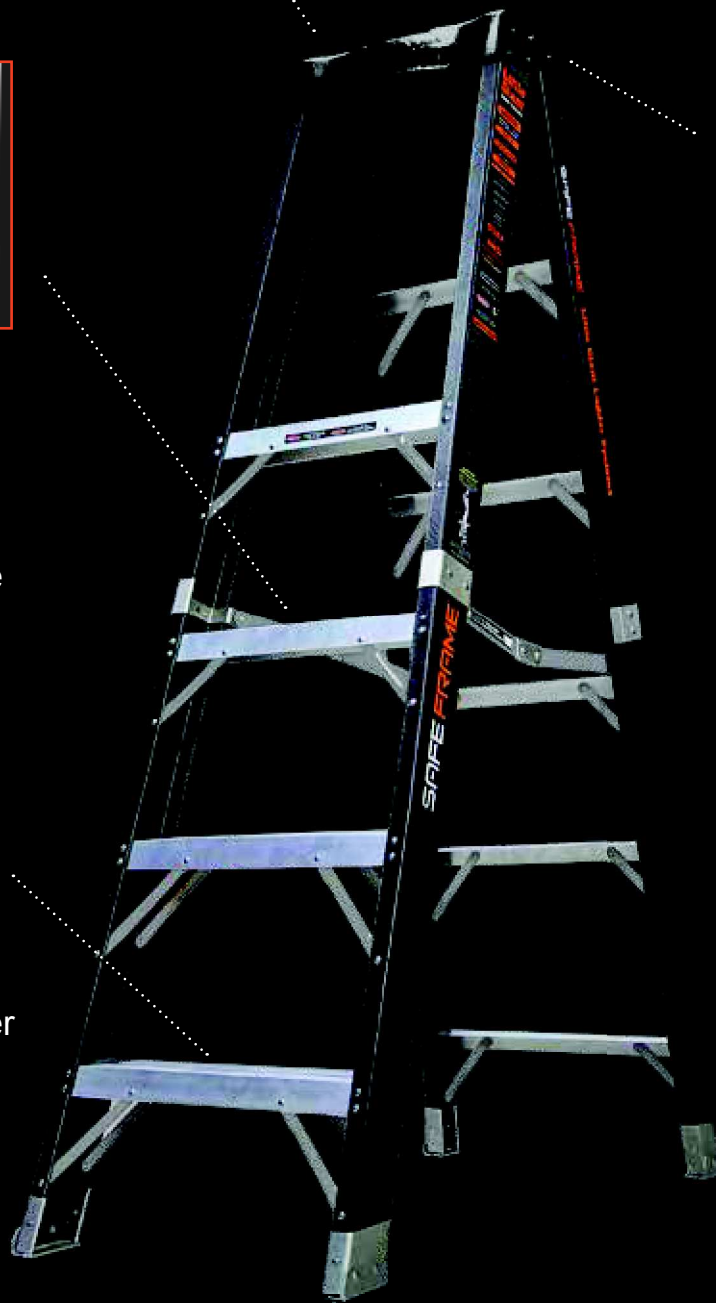

# SAFE FRAME™

TRAY

**REDUCES FOOT FATIGUE AND IMPROVES STABILITY.**

Wide, comfortable standing platform.

**AVOID INJURIES FROM MISSING THE BOTTOM RUNG.**

Ground Cue™ indicator alerts user to last step.

**ENCOURAGES SAFE USE.**

Comfortable Face-Forward™ top cap. protects shins and knees.

NON-CONDUCTIVE, HEAVY-DUTY FIBERGLASS CONSTRUCTION

**Little Giant**  
Ladder Systems

**CLIMB ON**

Feel secure and stable on uneven terrain.

Heel-to-toe foot support on wide platform step.

Light weight and easy to carry.

Slim profile and easy to store.

**1-YEAR WARRANTY / TYPE IA - 300 LB**

Part Number	Model	Stepladder Max Height	Storage Height	Storage Depth	Stepladder Max Reach*	Highest Standing Level	Platform Size	Footprint	Width at Base	Weight	Shipping Weight
15284	4' (2 Step)	1' 11"	4' 3"	3"	8' 5"	1' 11"	13.25" x 14"	2' 3"	1' 9"	14.5 lbs	18 lbs
15285	5' (3 Step)	2' 10"	5' 3"	3"	9' 4"	2' 10"	13.25" x 14"	2' 10"	1' 10"	18.5 lbs	23 lbs
15286	6' (4 Step)	3' 9"	6' 3"	3"	10' 3"	3' 9"	13.25" x 14"	3' 5"	1' 11.5"	22.5 lbs	28 lbs

\*A 5'6" person with a 12" vertical reach